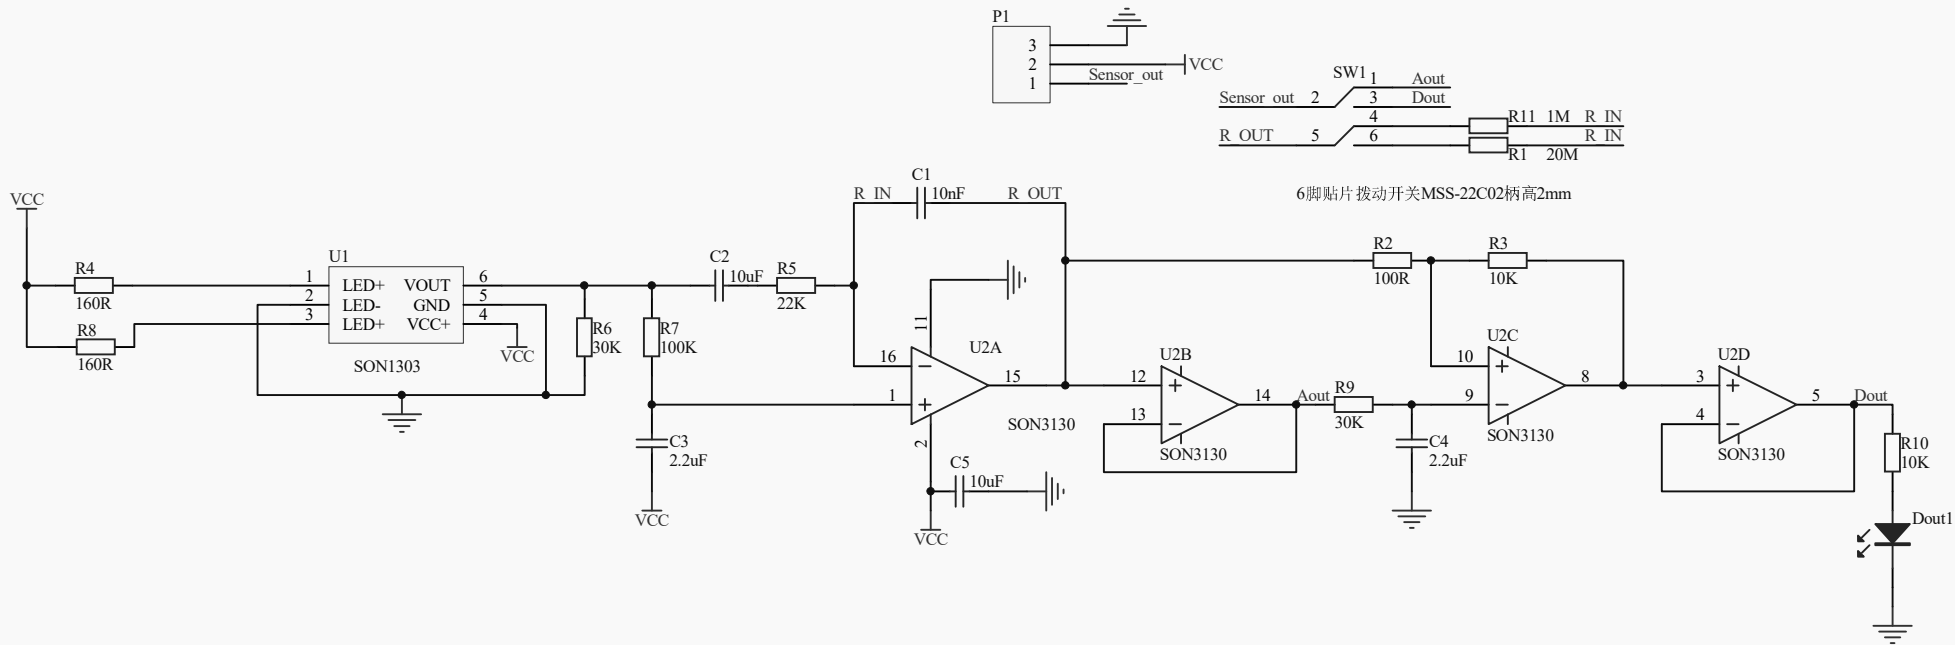

C

C

D

D

Title: <b>Heart Rate Sensor</b>	SKU: SEN0203
Drawn: 林丰-CD	Revision: V1.0
Page: 1 of 1	Date: 2016/2/22
	Time: 15:36:42

1

2

3