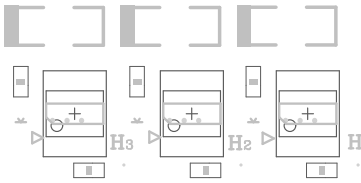

DREAM Maker OverLord V1.0

HEATER1 HEATER2 HEAT BED