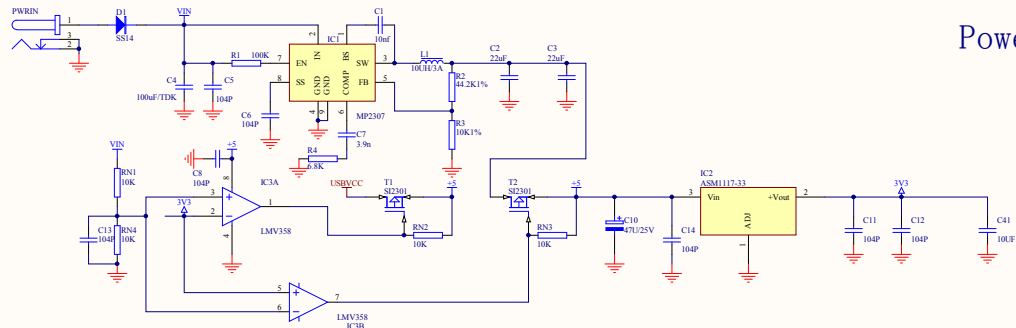

Power

ATMEGA2560

Bluetooth