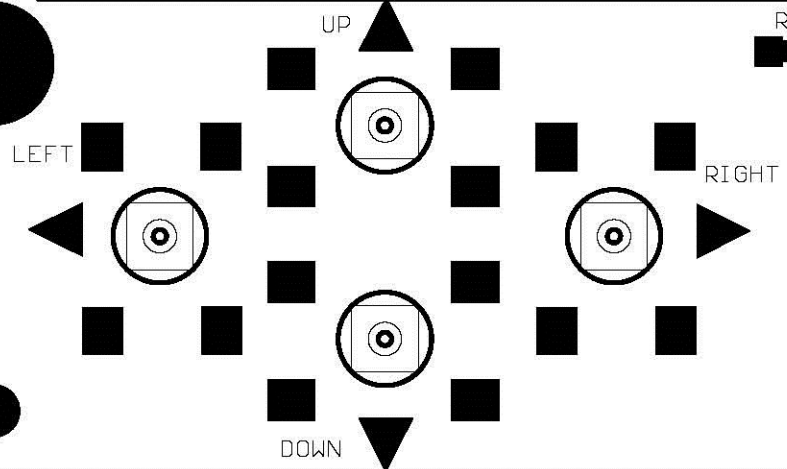

www.DFRobot.com

LCD Keypad shield V2.0

DFROBOT
DRIVE THE FUTURE

R7