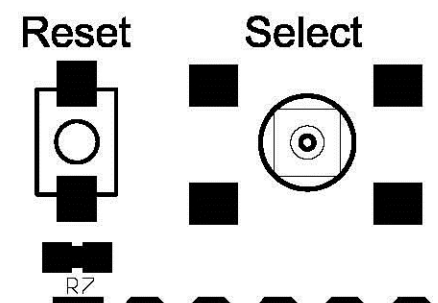

www.DFRobot.com

LCD Keypad shield V2.0

DFROBOT
DRIVE THE FUTURE

R7