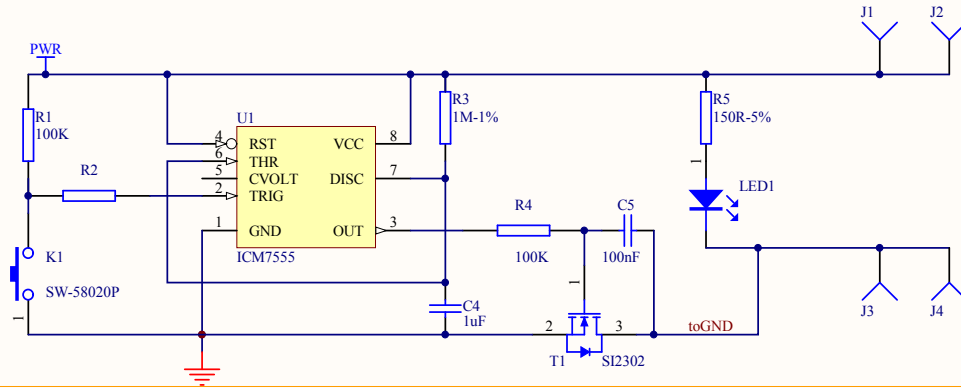

Power

Delay control

Title: Shuttlecock_Controller	Revision: V1.0
Drawn: LeoYan	Size: A4
Page: 1 of 1	Date: 2014/5/20
	Time:

1

2

3

4

A