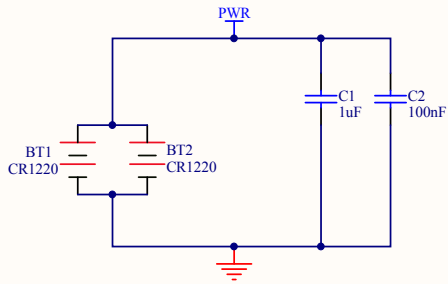

Power

Delay control

Title: Shuttlecock_Controller	Revision: V1.0
Drawn: LeoYan	Size: A4
Page: 1 of 1	Date: 2014/5/20
	Time:

1

2

3

4

A

B

C

D

A

B

C

D